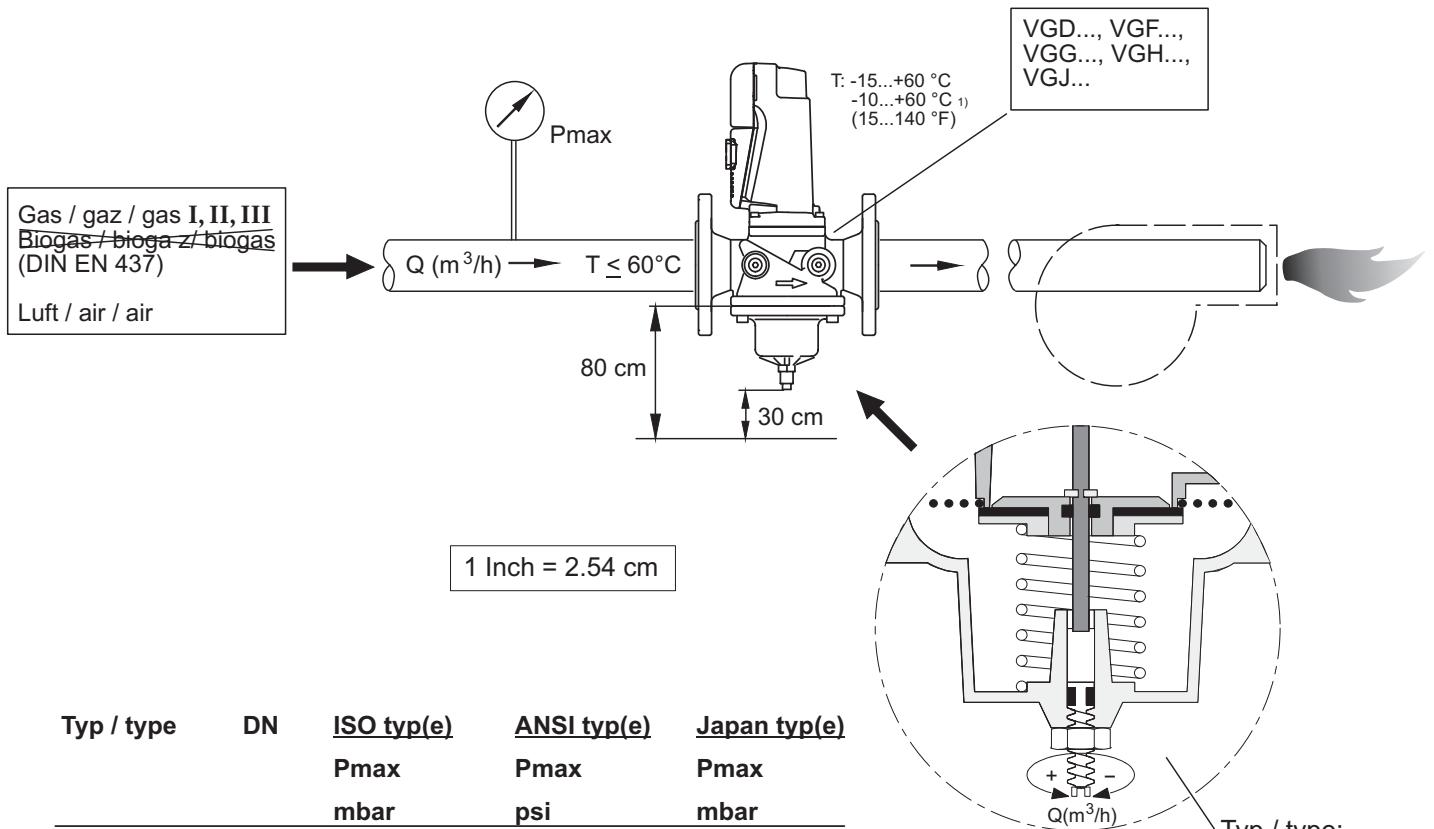

VGD..., VGF..., VGG..., VGH..., VGJ...

Typ / type	DN	ISO typ(e)	ANSI typ(e)	Japan typ(e)
		Pmax mbar	Pmax psi	Pmax mbar
VGD20...	1 1/2"	600	20	---
VGD20...	2"	600	15	---
VGD40...	40	1000	---	---
VGD40...	50	1000	---	---
VGD40...	65	700	10	---
VGD40...	80	700	10	---
VGD40...	100	700	10	---
VGD40...	125	700	---	---
VGD40...	150	700	10	---
VGG...	1/2"	1200	20	---
VGG...	3/4"	1200	20	---
VGG...	1"	1200	20	---
VGG...	1 1/2"	600	20	---
VGG...	2"	600	15	---
VGG...	2 1/2"	600	10	---
VGG...	3"	600	10	---
VGF...	40	600	---	---
VGF...	50	600	---	---
VGF...	65	600	---	---
VGF...	80	600	---	---

Typ / type:
VGGxxx1P
VGFxxx1P